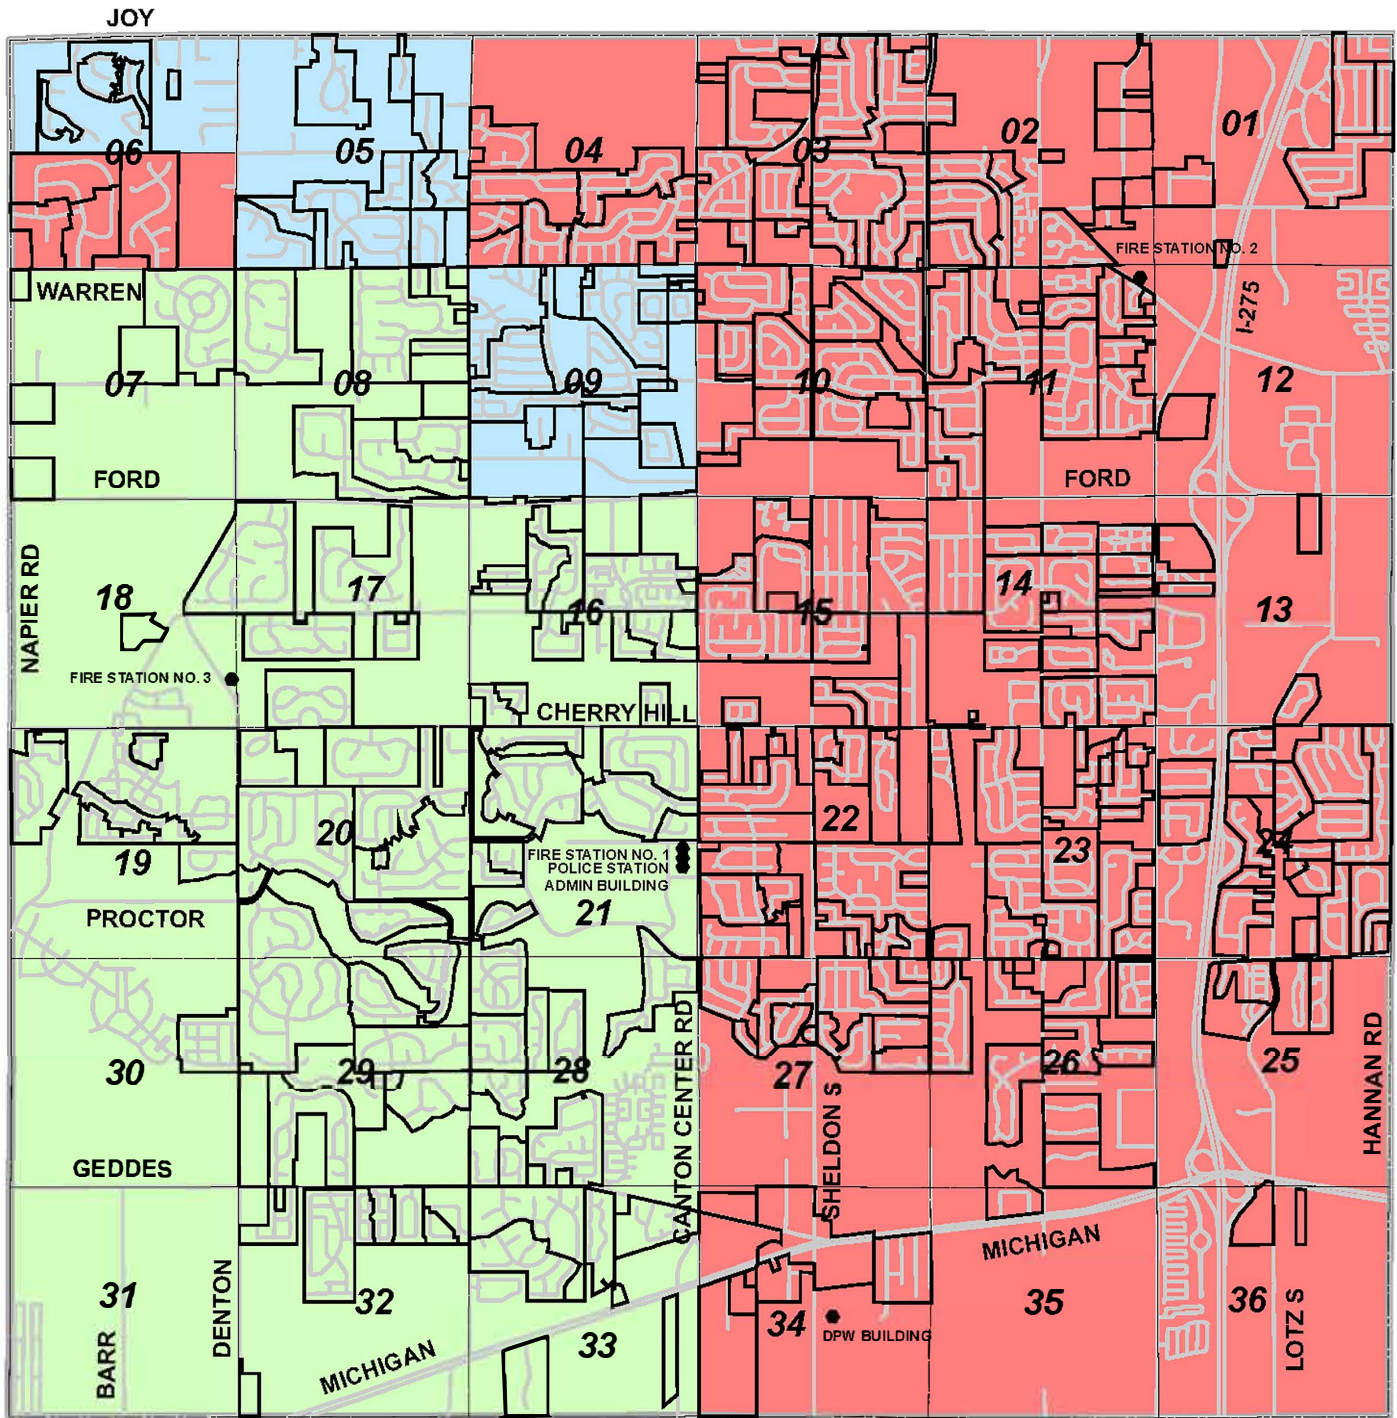

# Hunting Season Restriction Map for Canton

## Hunting Restrictions

- Not Permitted with Firearms.
- Restricted - Hunting with, or the discharge of a shotgun loaded with shot not larger that No. 6 shot, is permitted from October 20 to March 1.
- Restricted - Hunting with a firearm unlawful except as follows;
  - Hunting with a shotgun,
  - Hunting with a rimfire rifle or handgun, .22 caliber or smaller,
  - Hunting with a conventional (smokeless powder) handgun single- or multiple-shot using a straight walled cartridge only,
  - Hunting with a muzzleloading rifle, shotgun, or black powder handgun.
  - Discharge of a firearm for target shooting while using a recognizable target.

## Other Features

- Street Centerlines
- Sub Boundaries
- Sections
- Township