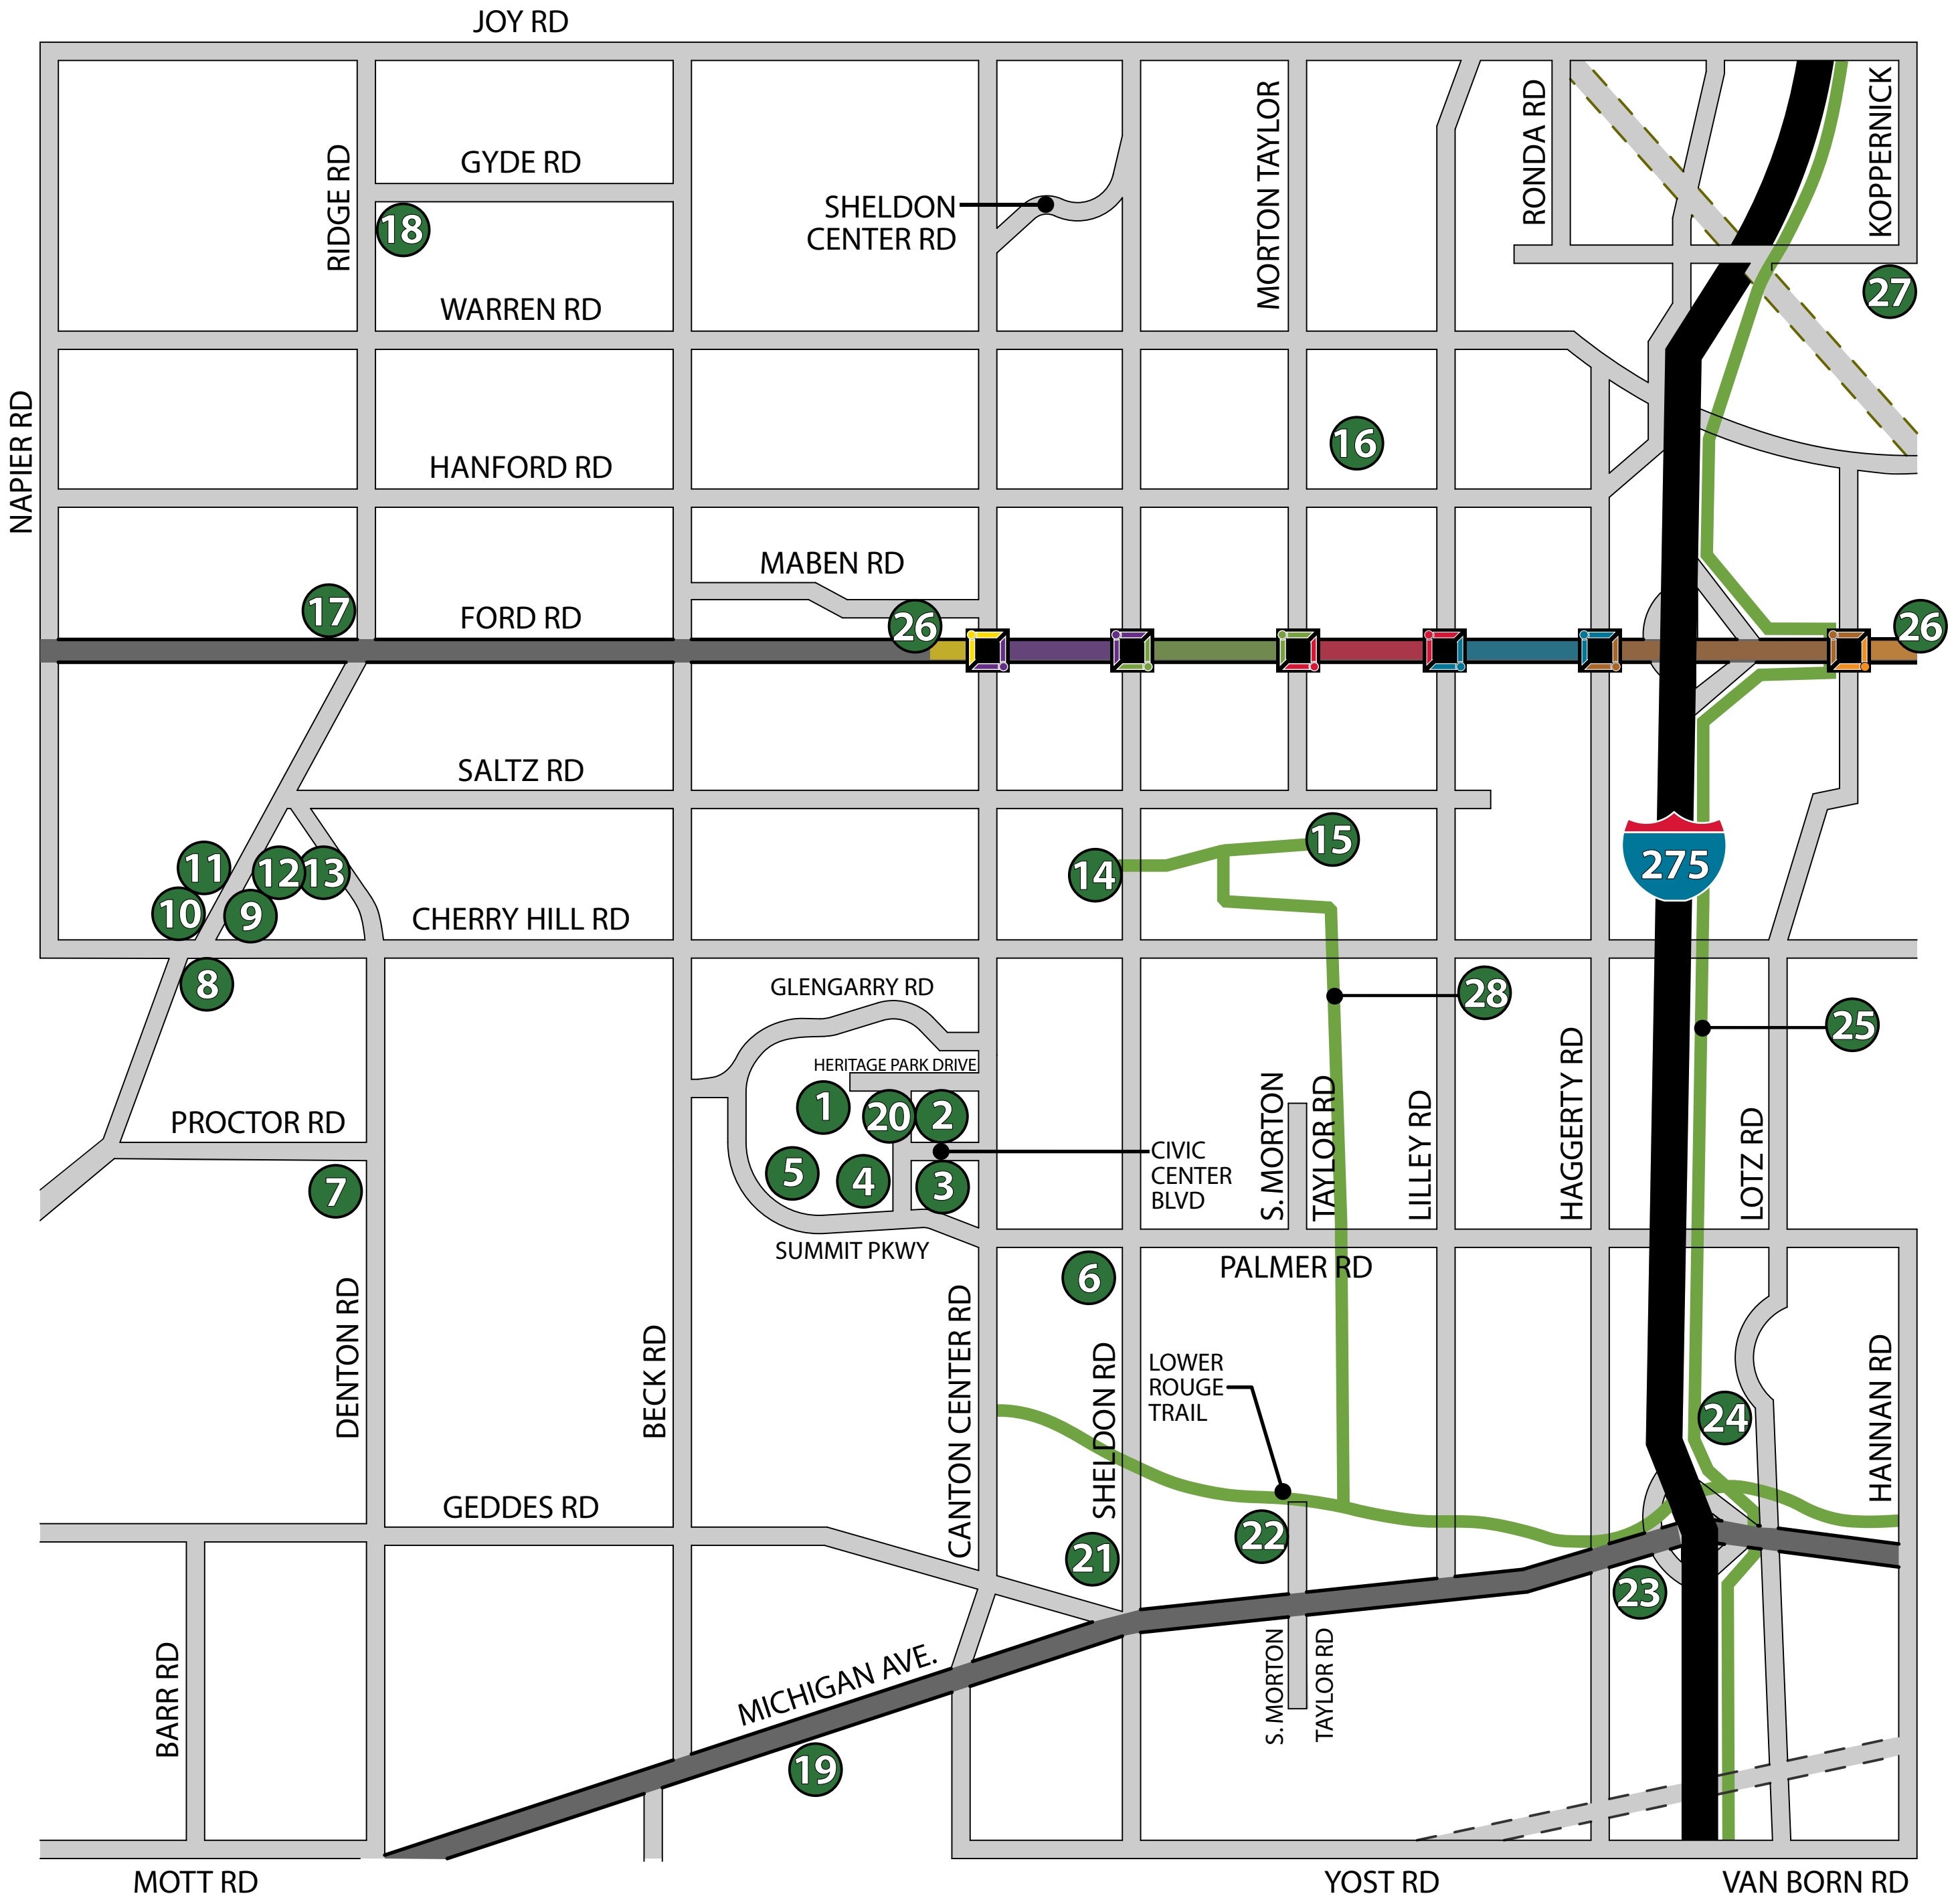

Canton Public Open Space & Facility Locations

Map Key

- | | | |
|---|--|---|
| 1. Heritage Park | 10. Cherry Hill School House | 20. The BLOCK Youth & Teen Center |
| 2. Administration & Public Safety Complex | 11. Canton Human Services Center | 21. Historic Sheldon Cemetery |
| 3. Canton Public Library | 12. Preservation Park | 22. Lower Rouge Trail Parking |
| 4. Summit on the Park
(Recreation/Banquet/Senior/Fitness Center) | 13. Canton Dog Park | 23. Historic Downer Cemetery |
| 5. Pheasant Run Golf Club | 14. Griffin Park | 24. Fellows Creek Golf Club |
| 6. Freedom Park | 15. Flodin Park & Fellows Creek Wetland Nature Trail | 25. I-275 Metro Trail |
| 7. Independence Park | 16. Barchester Park | 26. Canton's Ford Road Business District |
| 8. Village Square | 17. Patriot Park (Future Site) | 27. William P. Holliday Nature Preserve
(Wayne Co. Park) |
| 9. The Village Theater at Cherry Hill | 18. Historic Kinyon Cemetery | 28. ITC Corridor Trail |
| | 19. Victory Park & Canton Sports Center | |